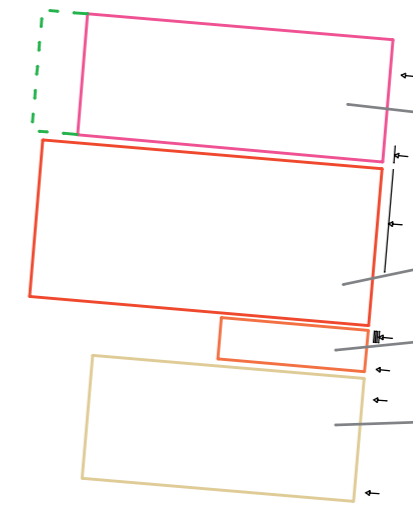

Area 7 / Block 6

HIROSE 3/6/7F
electronics, DVD
videogame

HIROSE 4F
electronics, DVD
videogame
restaurant 2F
+appartements

sofmap #3 3F
electronics

Pchinko Slot 7F
pachinko/videogames

HIROSE 7F
electronics, DVD
videogame
sofmap #1 8F
+appartements
restaurant 4F
F4: internet cafe
club SEGA 7F
videogames

DVD hobby 4F
DVD/el components
warehouse 7F
club SEGA

legend

- offices
- computergames/DVD
- electronics
- erotic/pornography
- manga supply
- gastronomy
- household requirements
- living
- warehouse
- multi-storey car park
- set-back storey
- sloped storey
- roof advertisement